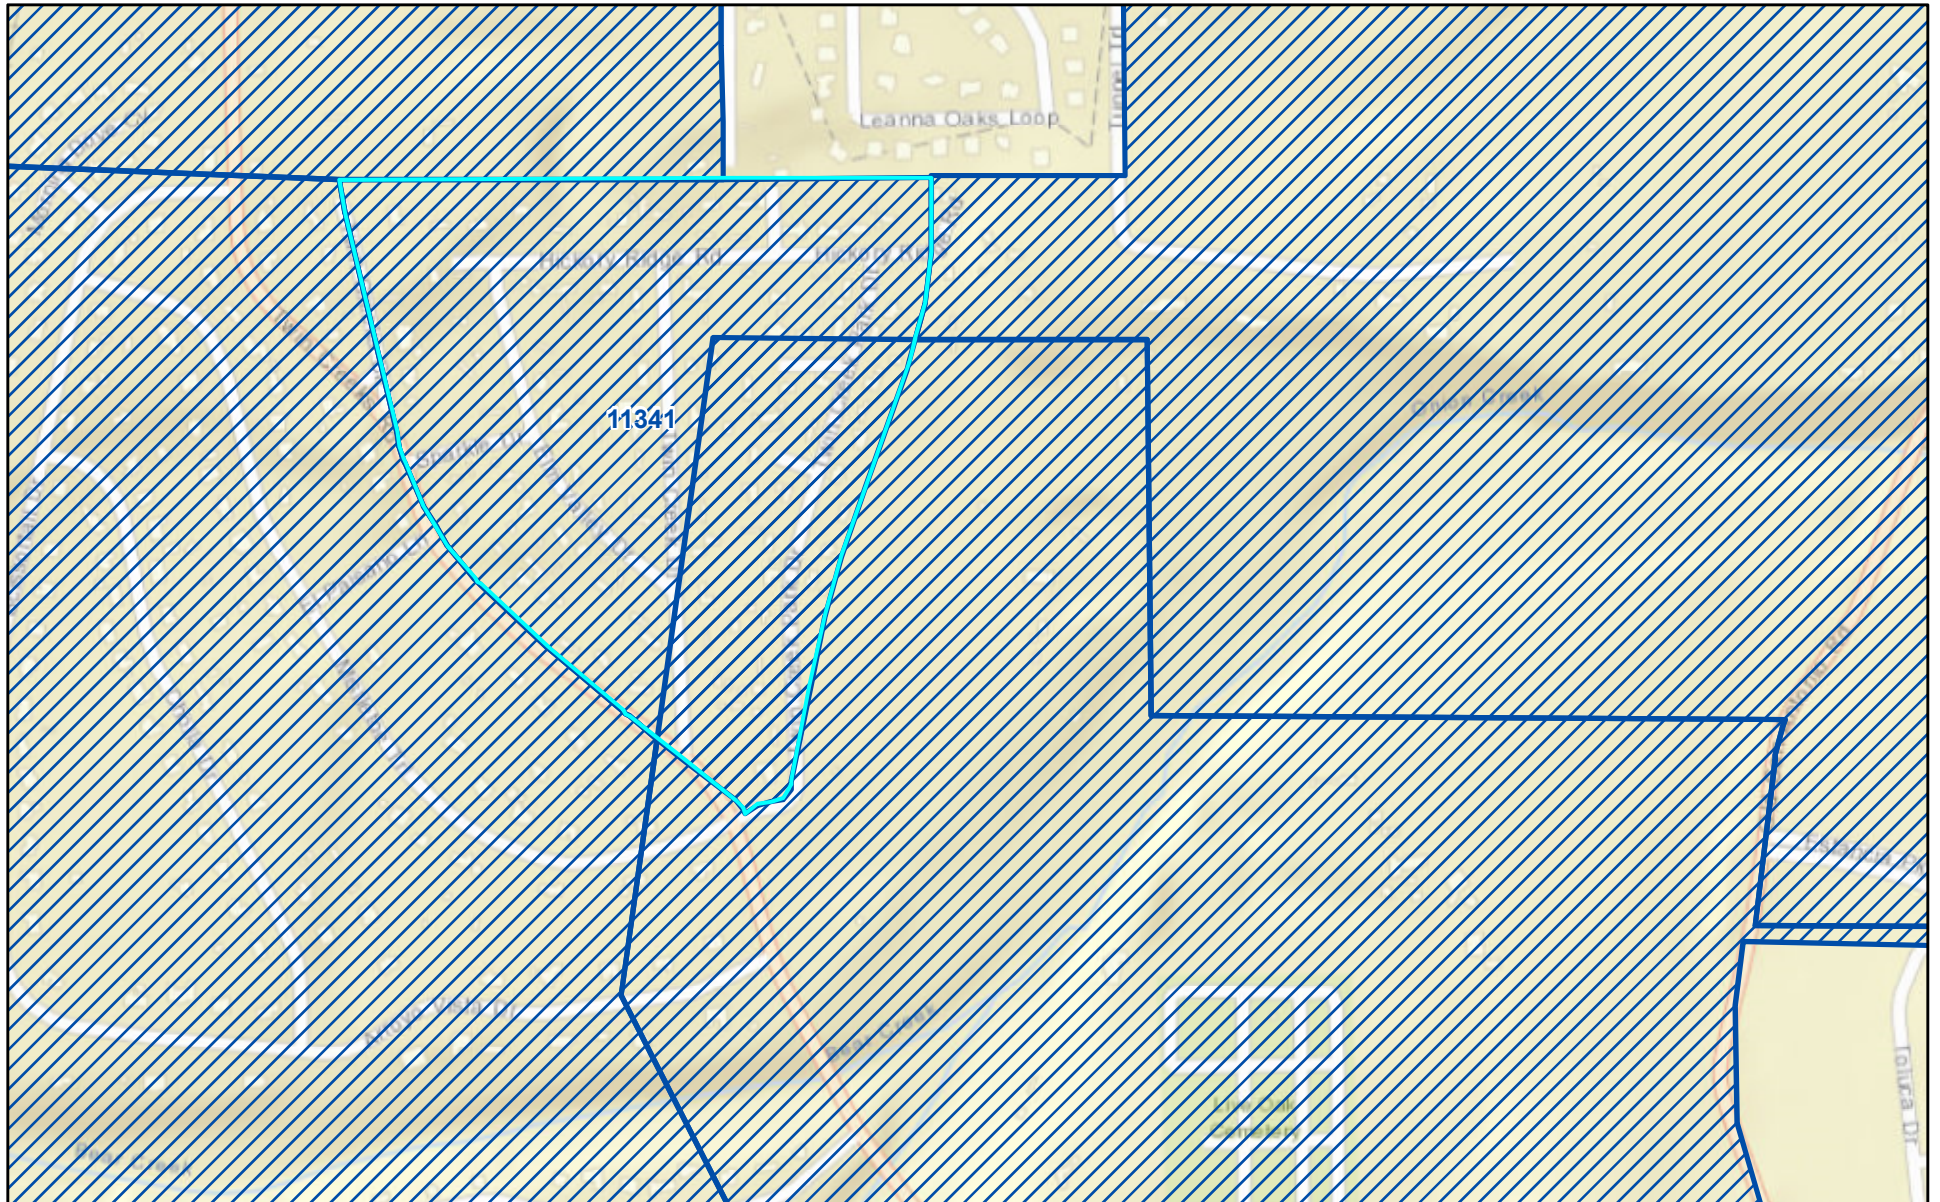

Twin Creek Park CCN 11341 Map

January 14, 2019

Esri, HERE, Garmin, INCREMENT P, NGA, USGS

Twin Creek Park CCN 11341 Map

January 14, 2019

1:9,028

Esri, HERE, Garmin, INCREMENT P, NGA, USGS