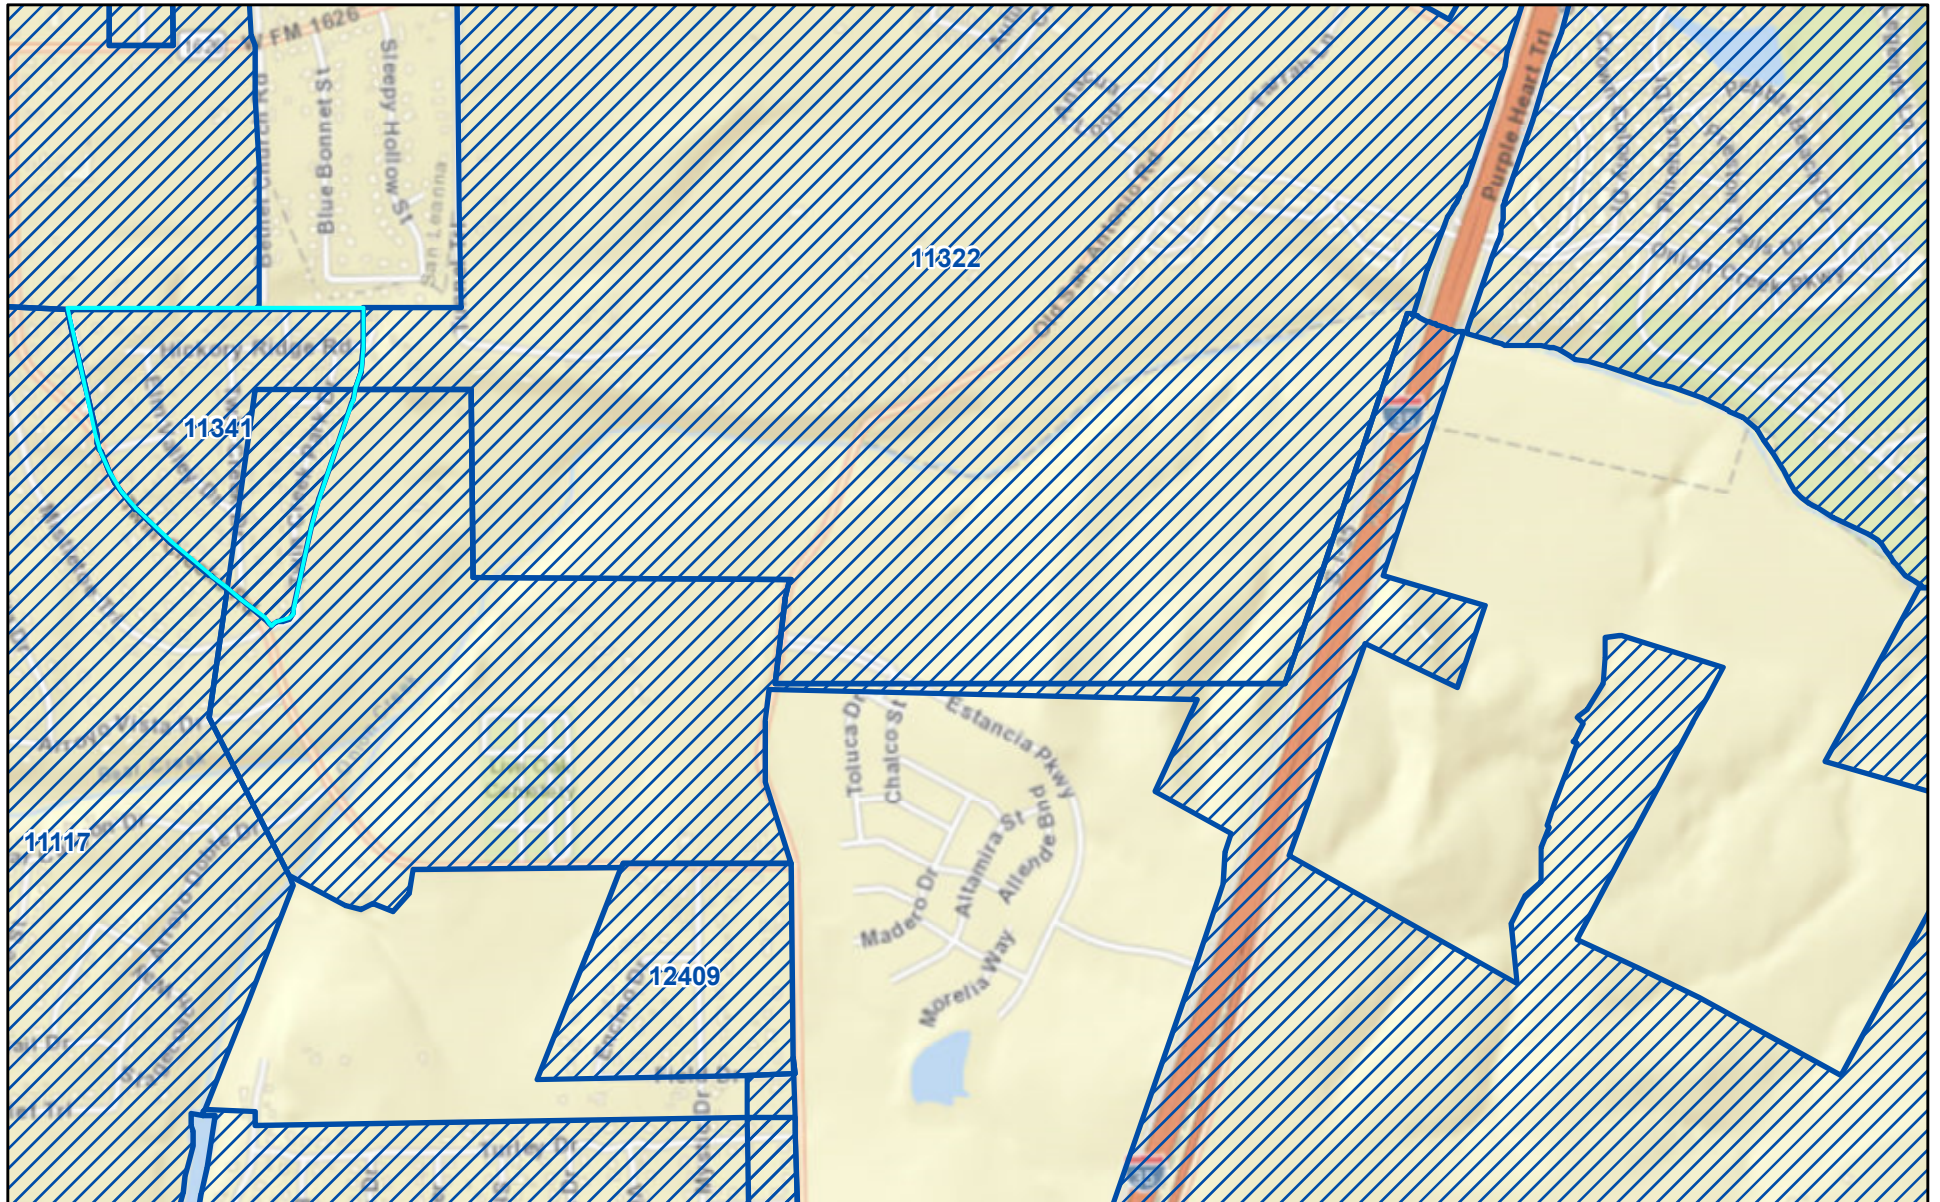

Twin Creek Park CCN 11341 Map

January 14, 2019

Esri, HERE, Garmin, INCREMENT P, NGA, USGS

Twin Creek Park CCN 11341 Map

January 14, 2019

1:9,028

Esri, HERE, Garmin, INCREMENT P, NGA, USGS